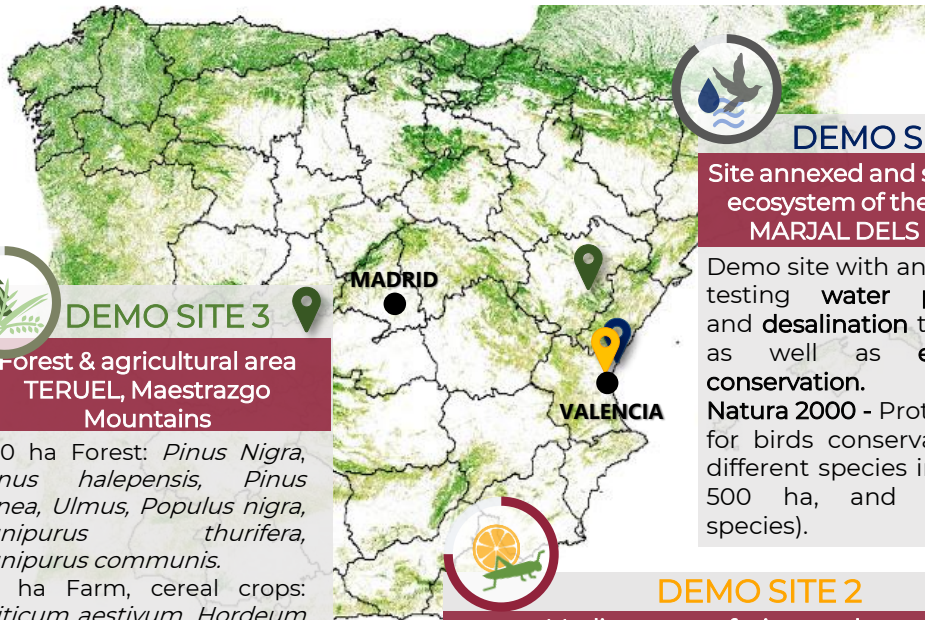

Environmental Management

Agriculture | Forest | Water

Ownership of 3 demo sites for data collection & testing new technologies & innovative sustainable solutions.

DEMO SITE 1

Site annexed and sharing the ecosystem of the Wetland **MARJAL DELS MOROS**

Demo site with an aquifer for testing **water purification** and **desalination** techniques, as well as **ecosystems conservation**.

Natura 2000 - Protected area for birds conservation (+150 different species in less than 500 ha, and vegetation species).

Studies and reporting

- Optimisation of the agricultural and forestry management procedures, within a circular economy approach.
- Support data collection on e.g. forest land degradation, fragmentation, soil properties, forest wildfire protection, ecosystems conservation, soil & biomass carbon sequestration and regeneration.
- Monitoring, assessing and reporting on implementation of SFM, as well as scientific analysis.
- Management and monitoring of changes in land use.

Stakeholders' involvement

- Sound knowledge of the ecosystem of the pilots including Public Authorities.
- Possibilities of a large-scale demo (90.000 ha) in cooperation with municipality associations, regional government & other private owners in the Maestrazgo Mountains.